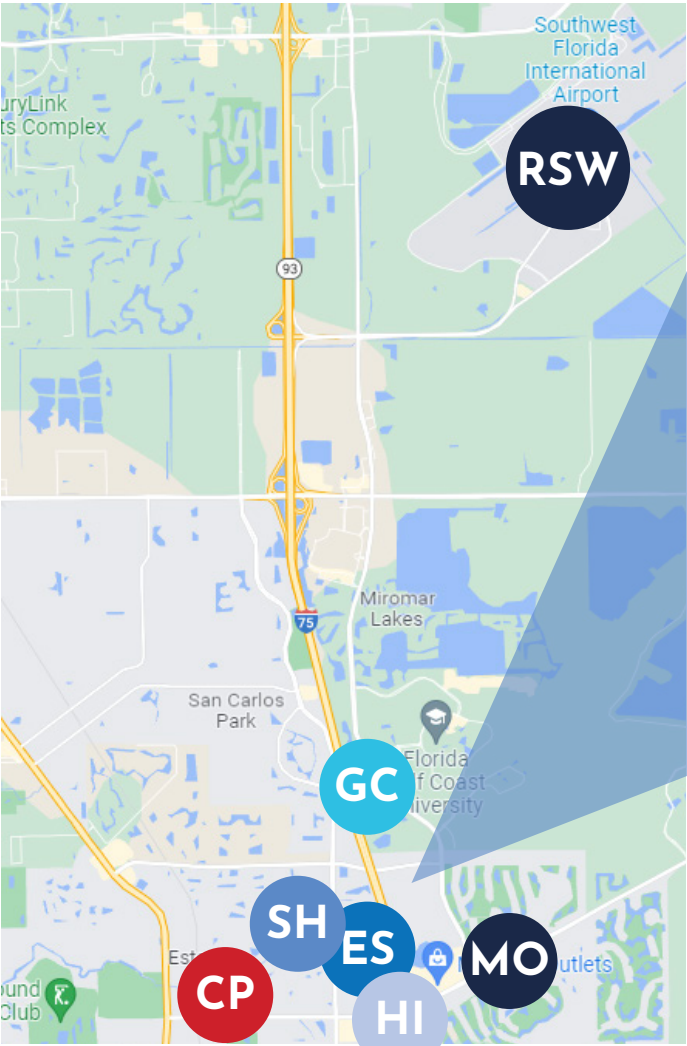

WORKSHOP LOCATION

Embassy Suites
10450 Corkscrew Commons Dr
Estero, FL 33928
Ph: 239.949.4222
Fax: 239.949.0505
fortmyers.embassysuites.com

RECOMMENDED HOTELS

Embassy Suites
10450 Corkscrew Commons Dr
Estero, FL 33928
Ph: 239.949.4222
Fax: 239.949.0505
fortmyers.embassysuites.com

RSW Southwest Florida International Airport

THINGS TO-DO IN THE AREA:

The Shuttle at Embassy Suites runs from 7am - 11 PM withing a Five Mile radius of the hotel and to and from the airport.

MO **Miromar Outlets**
10801 Corkscrew Rd
Estero, FL 33928
miromaroutlets.com