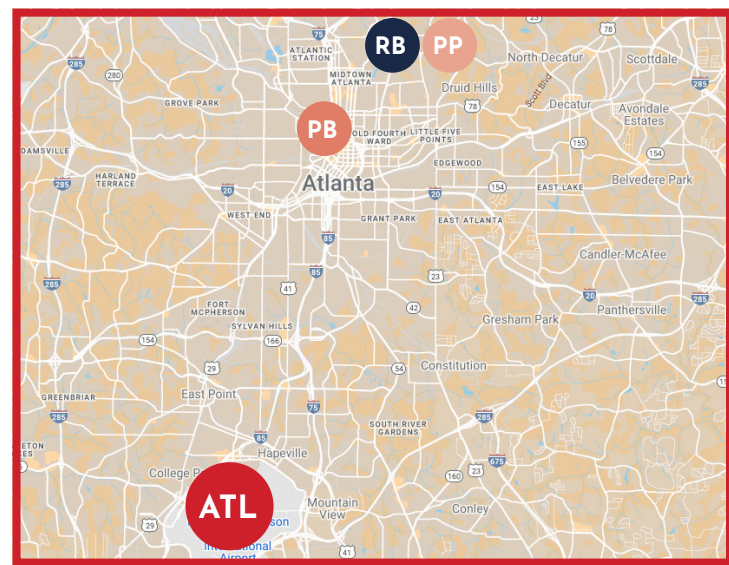

THE FREEDOM PRACTICE
TEAM BOOKED HERE!

ATL
 Hartsfield-Jackson Atlanta International Airport
Take MARTA to Buckhead Station

THINGS TO-DO IN THE AREA & PLACES TO EAT:

P
PRICCI
 500 Pharr Rd NE
 Atlanta, GA 30305
 Ph: 404.237.2941