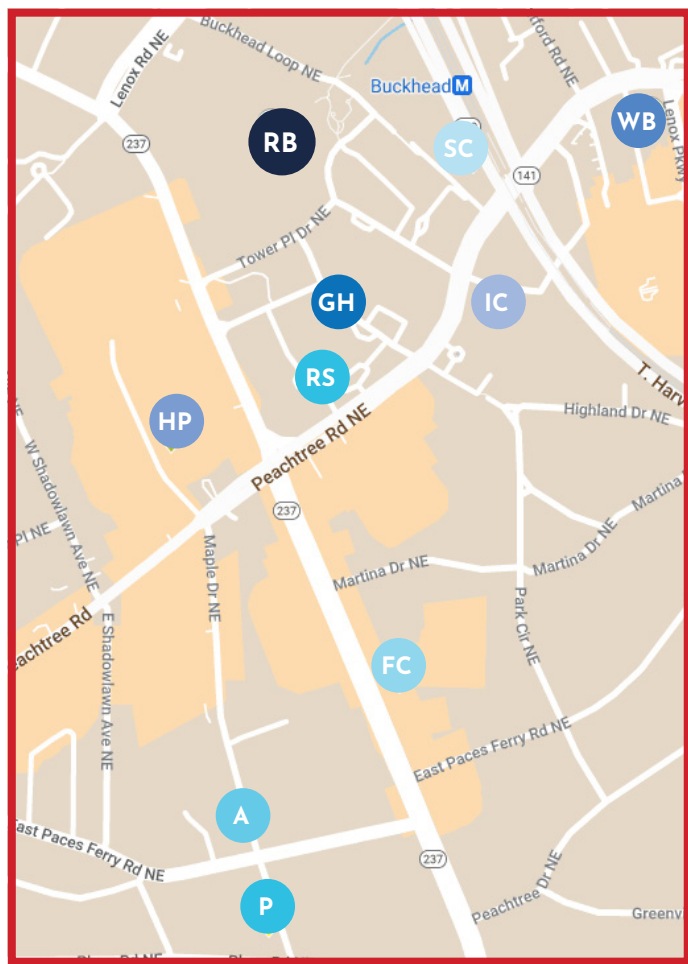

WORKSHOP LOCATION

ROAM BUCKHEAD
 3365 Piedmont Rd. NE
 Atlanta, GA 30305
 Ph: 404.465.3485
meetatroom.com

RECOMMENDED HOTELS

GRAND HYATT
 3300 Peachtree Road NE
 Atlanta, GA 30305
 Ph: 404.237.1234
[Click Here to Book](#)

WESTIN BUCKHEAD
 3391 Peachtree Rd NE
 Atlanta, GA 30326
 Ph: 404.365.0065
[Click Here to Book](#)

HILTON GARDEN INN
 3342 Peachtree Rd NE
 Atlanta, GA 30305
 Ph: 404.231.1234
[Click Here to Book](#)

INTERCONTINENTAL
 3315 Peachtree Rd NE
 Atlanta, GA 30326
 Ph: 404.946.9000
[Click Here to Book](#)

THE FREEDOM PRACTICE
TEAM BOOKED HERE!

ATL
 Hartsfield-Jackson Atlanta International Airport
Take MARTA to Buckhead Station

THINGS TO-DO IN THE AREA & PLACES TO EAT:

P
PRICCI
 500 Pharr Rd NE
 Atlanta, GA 30305
 Ph: 404.237.2941

PB
PEMBERTON PLACE
 126 Ivan Allen Jr Blvd NW
 Atlanta, GA 30308

PP
PHILLIPS PLAZA MALL
 3500 Peachtree Rd NE
 Atlanta, GA 30326